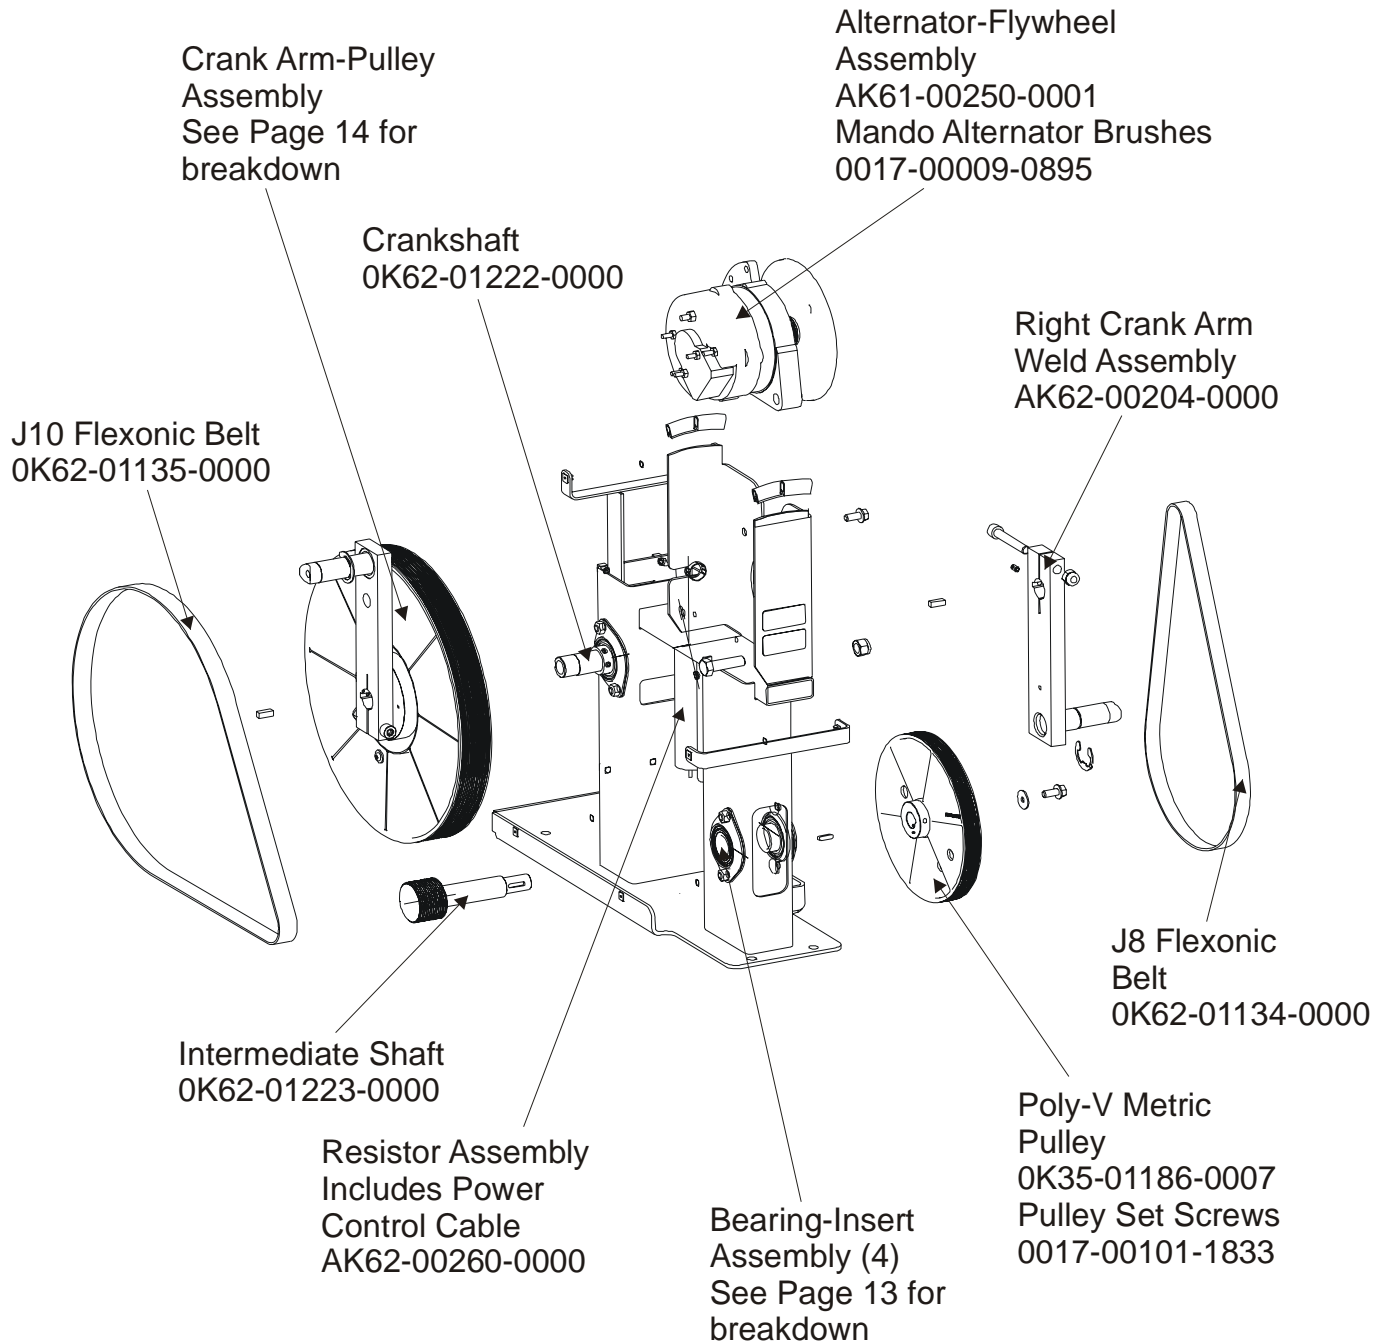

ARCTIC SILVER QUIET DRIVE 95Xi

Drive Module

95X-0XXX-03

S/N AXB100000 and up